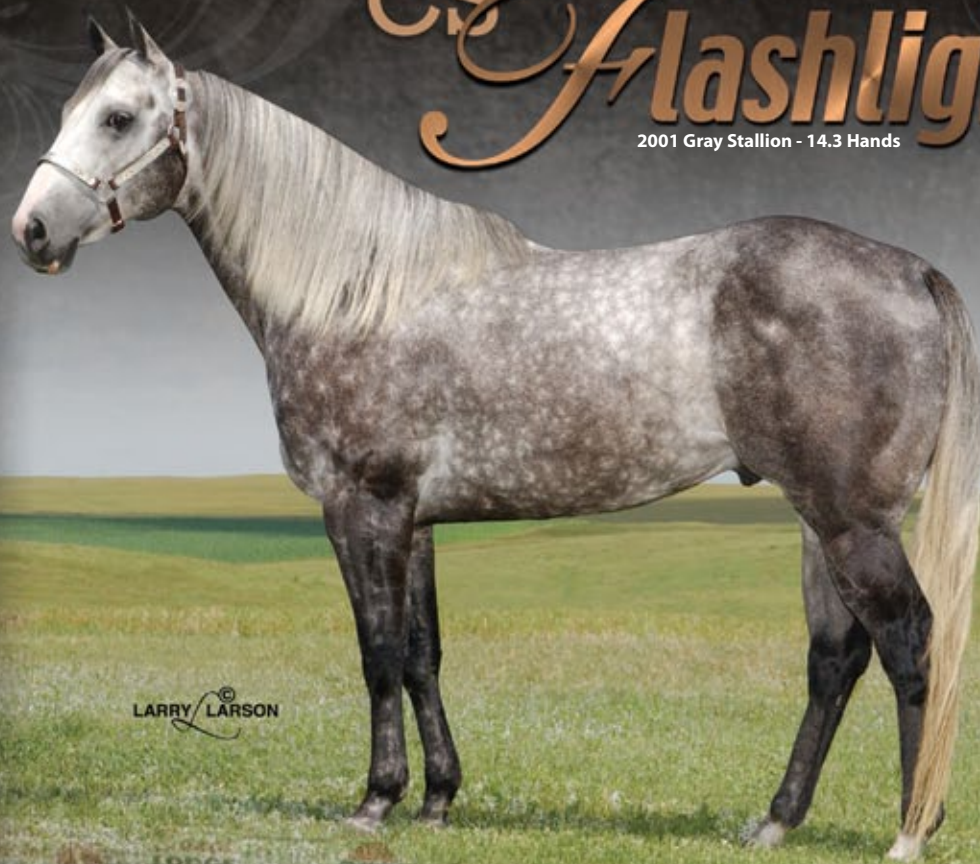

FULTON PERFORMANCE HORSES

CS Flashlight

2001 Gray Stallion - 14.3 Hands si 106

LARRY LARSON

Sired by ROYAL QUICK DASH si 101 and out of EASANON si 95 by MARTHAS SIX MOONS si 99

2012 FEE: \$1,500

Larry Larson Photography © 605-393-0900